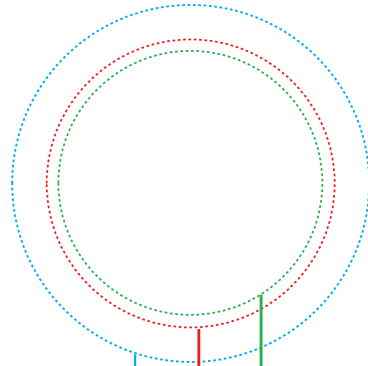

1.5" Round Button

Critical Area Line

All critical images and text must stay within this boundary.

Button Face Line

Text and images should not pass this line.

Bleed Line

Any bleeds should reach up to this line.