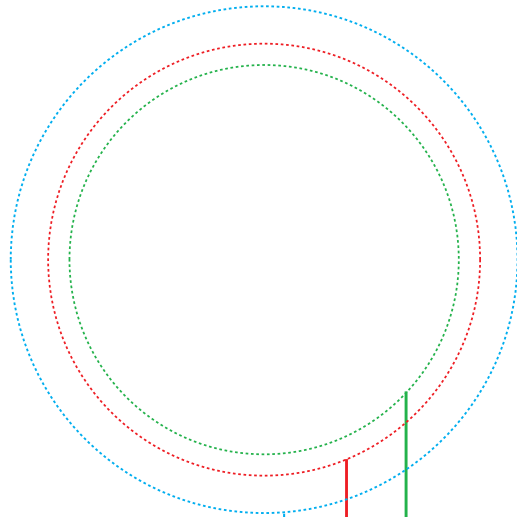

2.25" Round Button

Critical Area Line

All critical images and text must stay within this boundary.

Button Face Line

Text and images should not pass this line.

Bleed Line

Any bleeds should reach up to this line.