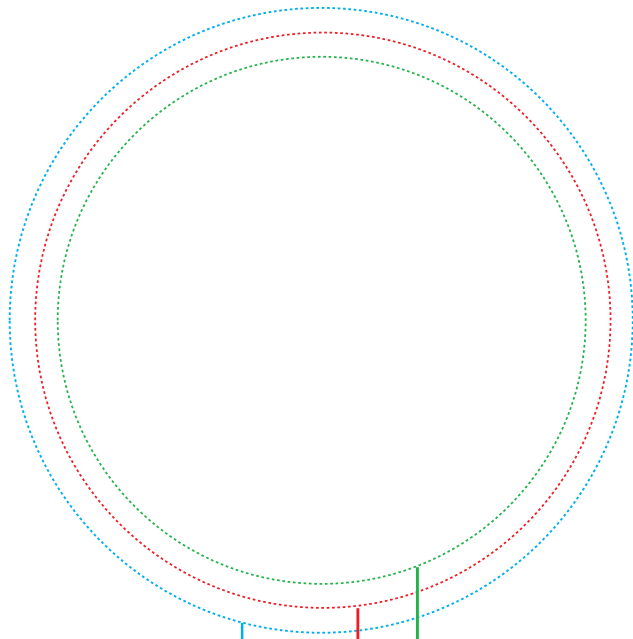

3" Round Button

Critical Area Line

All critical images and text must stay within this boundary.

Button Face Line

Text and images should not pass this line.

Bleed Line

Any bleeds should reach up to this line.