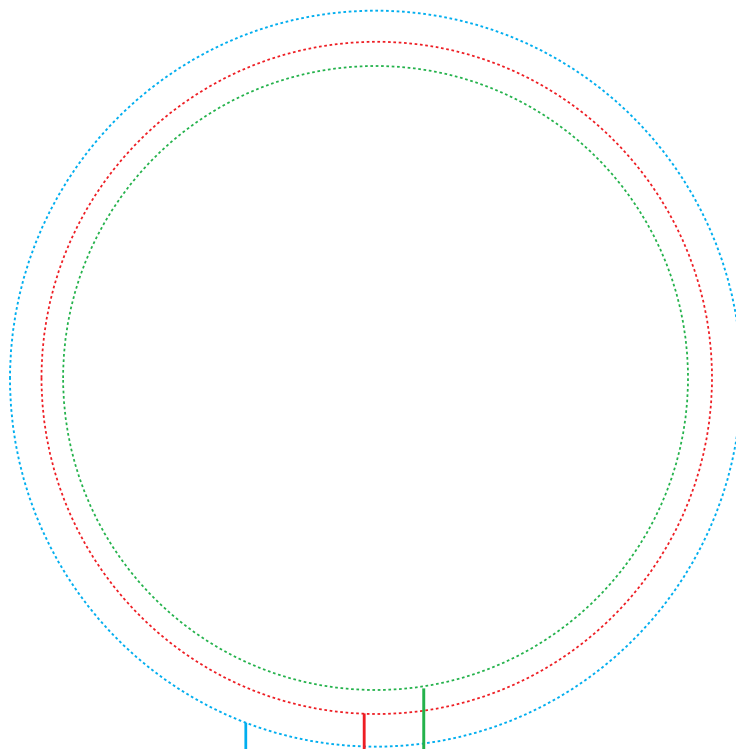

3.5" Round Button

Critical Area Line

All critical images and text must stay within this boundary.

Button Face Line

Text and images should not pass this line.

Bleed Line

Any bleeds should reach up to this line.